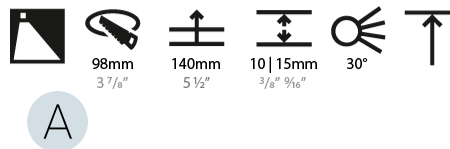

PHYSICAL

Shape: Round
Diameter (mm): 107
Diameter (in): 4 3/16
Height (mm): 118
Height (in): 4 5/8
Ceiling Thickness (mm): 10 / 12.5 / 15
Ceiling Thickness (in): 3/8 or 1/2 or 9/16
Min. Recessing Depth (mm): 140
Min. Recessing Depth (in): 5 1/2
Light Distribution: Adjustable / Asymmetric
Weight (kg): 0.473
Weight (lbs): 1.04
Fixture Finish: SSR / BKV / CWI / CRY / HAB / LAG / UFT / ITA / RUA / RUR / MIC / FTG / MYG / TWT / LOD / PUS / FRO / FUP / KIA / POP / BLS / SPG / MEY / GOH / GUM / CHC / COM / ABZ / JAG / OBR / MOS / ROR
Fixture Material: Aluminum Die Cast
Cut-out Measurements: 98mm / 3 7/8"

ELECTRICAL

Lamp Type: LED (Zhaga Standard)
Input Wattage (W): 16.5
Total Output Wattage (W): 14
Dimming: Tri-Mode (Non-Dimming and Phase Dimming (120Vac only) and 0-10V Dimming)
Driver Included: No
Driver Location: Recessed Housing
Driver Type: Constant Current - Universal
Driver Class: Class 2
Housing: See components
Input Voltage (V): 120 - 277
Constant Current (MA): 350

LED

Number of LEDs: 1
Color Temperature (°K): 2700 / 3000 / 3500 / 4000
Max. Delivered Lumen (lm): 1030 / 1070 / 1117 / 1140
Nominal Lumen (lm): 1386 / 1438 / 1511 / 1542
CRI: >90 CRI
Lamp Life (hrs): 50000

OPTICAL

Reflector: 20 / 40 / 60
Adjustability: Fixed

RATINGS AND CERTIFICATIONS

Certified By: Certified for North American Standards
IP rating: IP20