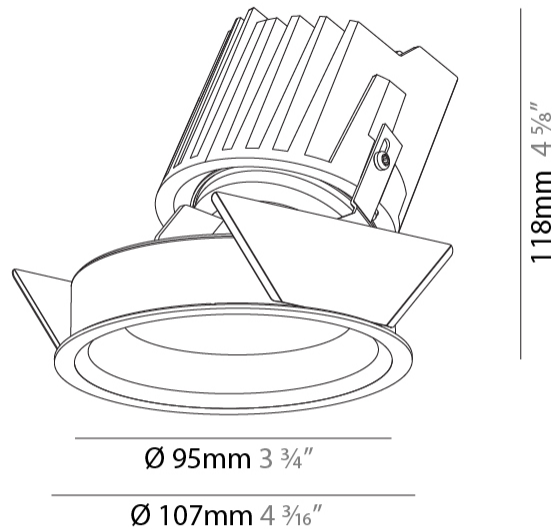

PHYSICAL

Shape: Round
Diameter (mm): 107
Diameter (in): 4 3/16
Height (mm): 118
Height (in): 4 5/8
Ceiling Thickness (mm): 10 / 12.5 / 15
Ceiling Thickness (in): 3/8 or 1/2 or 9/16
Min. Recessing Depth (mm): 140
Min. Recessing Depth (in): 5 1/2
Light Distribution: Adjustable / Asymmetric
Weight (kg): 0.473
Weight (lbs): 1.04
Fixture Finish: SSR / BKV / CWI / CRY / HAB / LAG / UFT / ITA / RUA / RUR / MIC / FTG / MYG / TWT / LOD / PUS / FRO / FUP / KIA / POP / BLS / SPG / MEY / GOH / GUM / CHC / COM / ABZ / JAG / OBR / MOS / ROR
Fixture Material: Aluminum Die Cast
Cut-out Measurements: 98mm / 3 7/8"

ELECTRICAL

Lamp Type: LED (Zhaga Standard)
Input Wattage (W): 16.5
Total Output Wattage (W): 14
Dimming: Tri-Mode (Non-Dimming and Phase Dimming (120Vac only) and 0-10V Dimming)
Driver Included: No
Driver Location: Recessed Housing
Driver Type: Constant Current - Universal
Driver Class: Class 2
Housing: See components
Input Voltage (V): 120 - 277
Constant Current (MA): 350

LED

Number of LEDs: 1
Color Temperature (°K): 2700 / 3000 / 3500 / 4000
Max. Delivered Lumen (lm): 1030 / 1070 / 1117 / 1140
Nominal Lumen (lm): 1386 / 1438 / 1511 / 1542
CRI: >90 CRI
Lamp Life (hrs): 50000

OPTICAL

Reflector: 20 / 40 / 60
Adjustability: Fixed

RATINGS AND CERTIFICATIONS

Certified By: Certified for North American Standards
IP rating: IP20